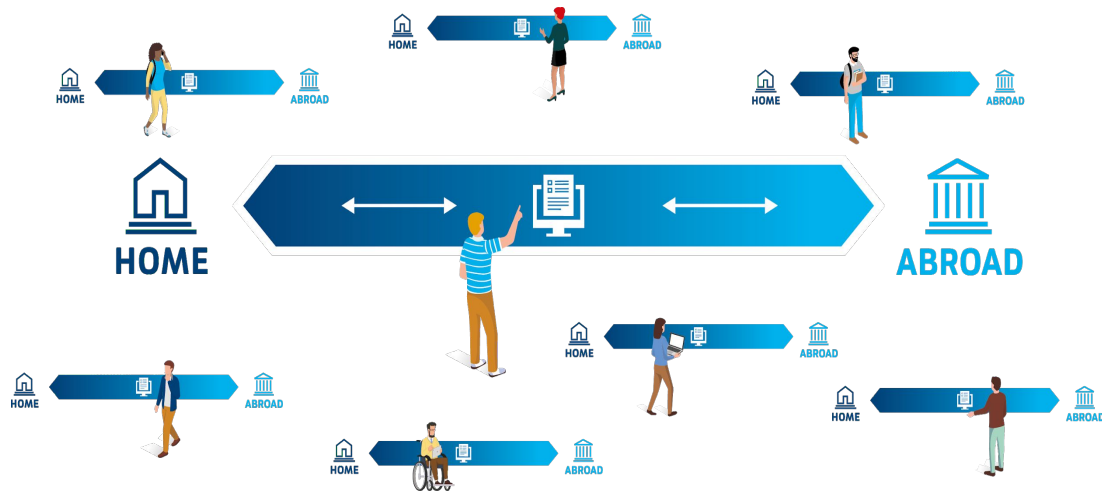

Platform for Inter*national Student Mobility (PIM)

Wolfgang Radenbach (wolfgang.radenbach@uni-goettingen.de)
Gerald Lach (lach@math.tu-berlin.de)

**2020: students =
digital natives +
(physically? + virtually!!) mobile**

**2022: Law for online access to
administration services
+
Erasmus charta: ESCI mandatory
(=EWP+EMREX+ESC)**

Linking services as
simple as possible

Local student
information system
(SIS)

Local administrative
processes

Timeline