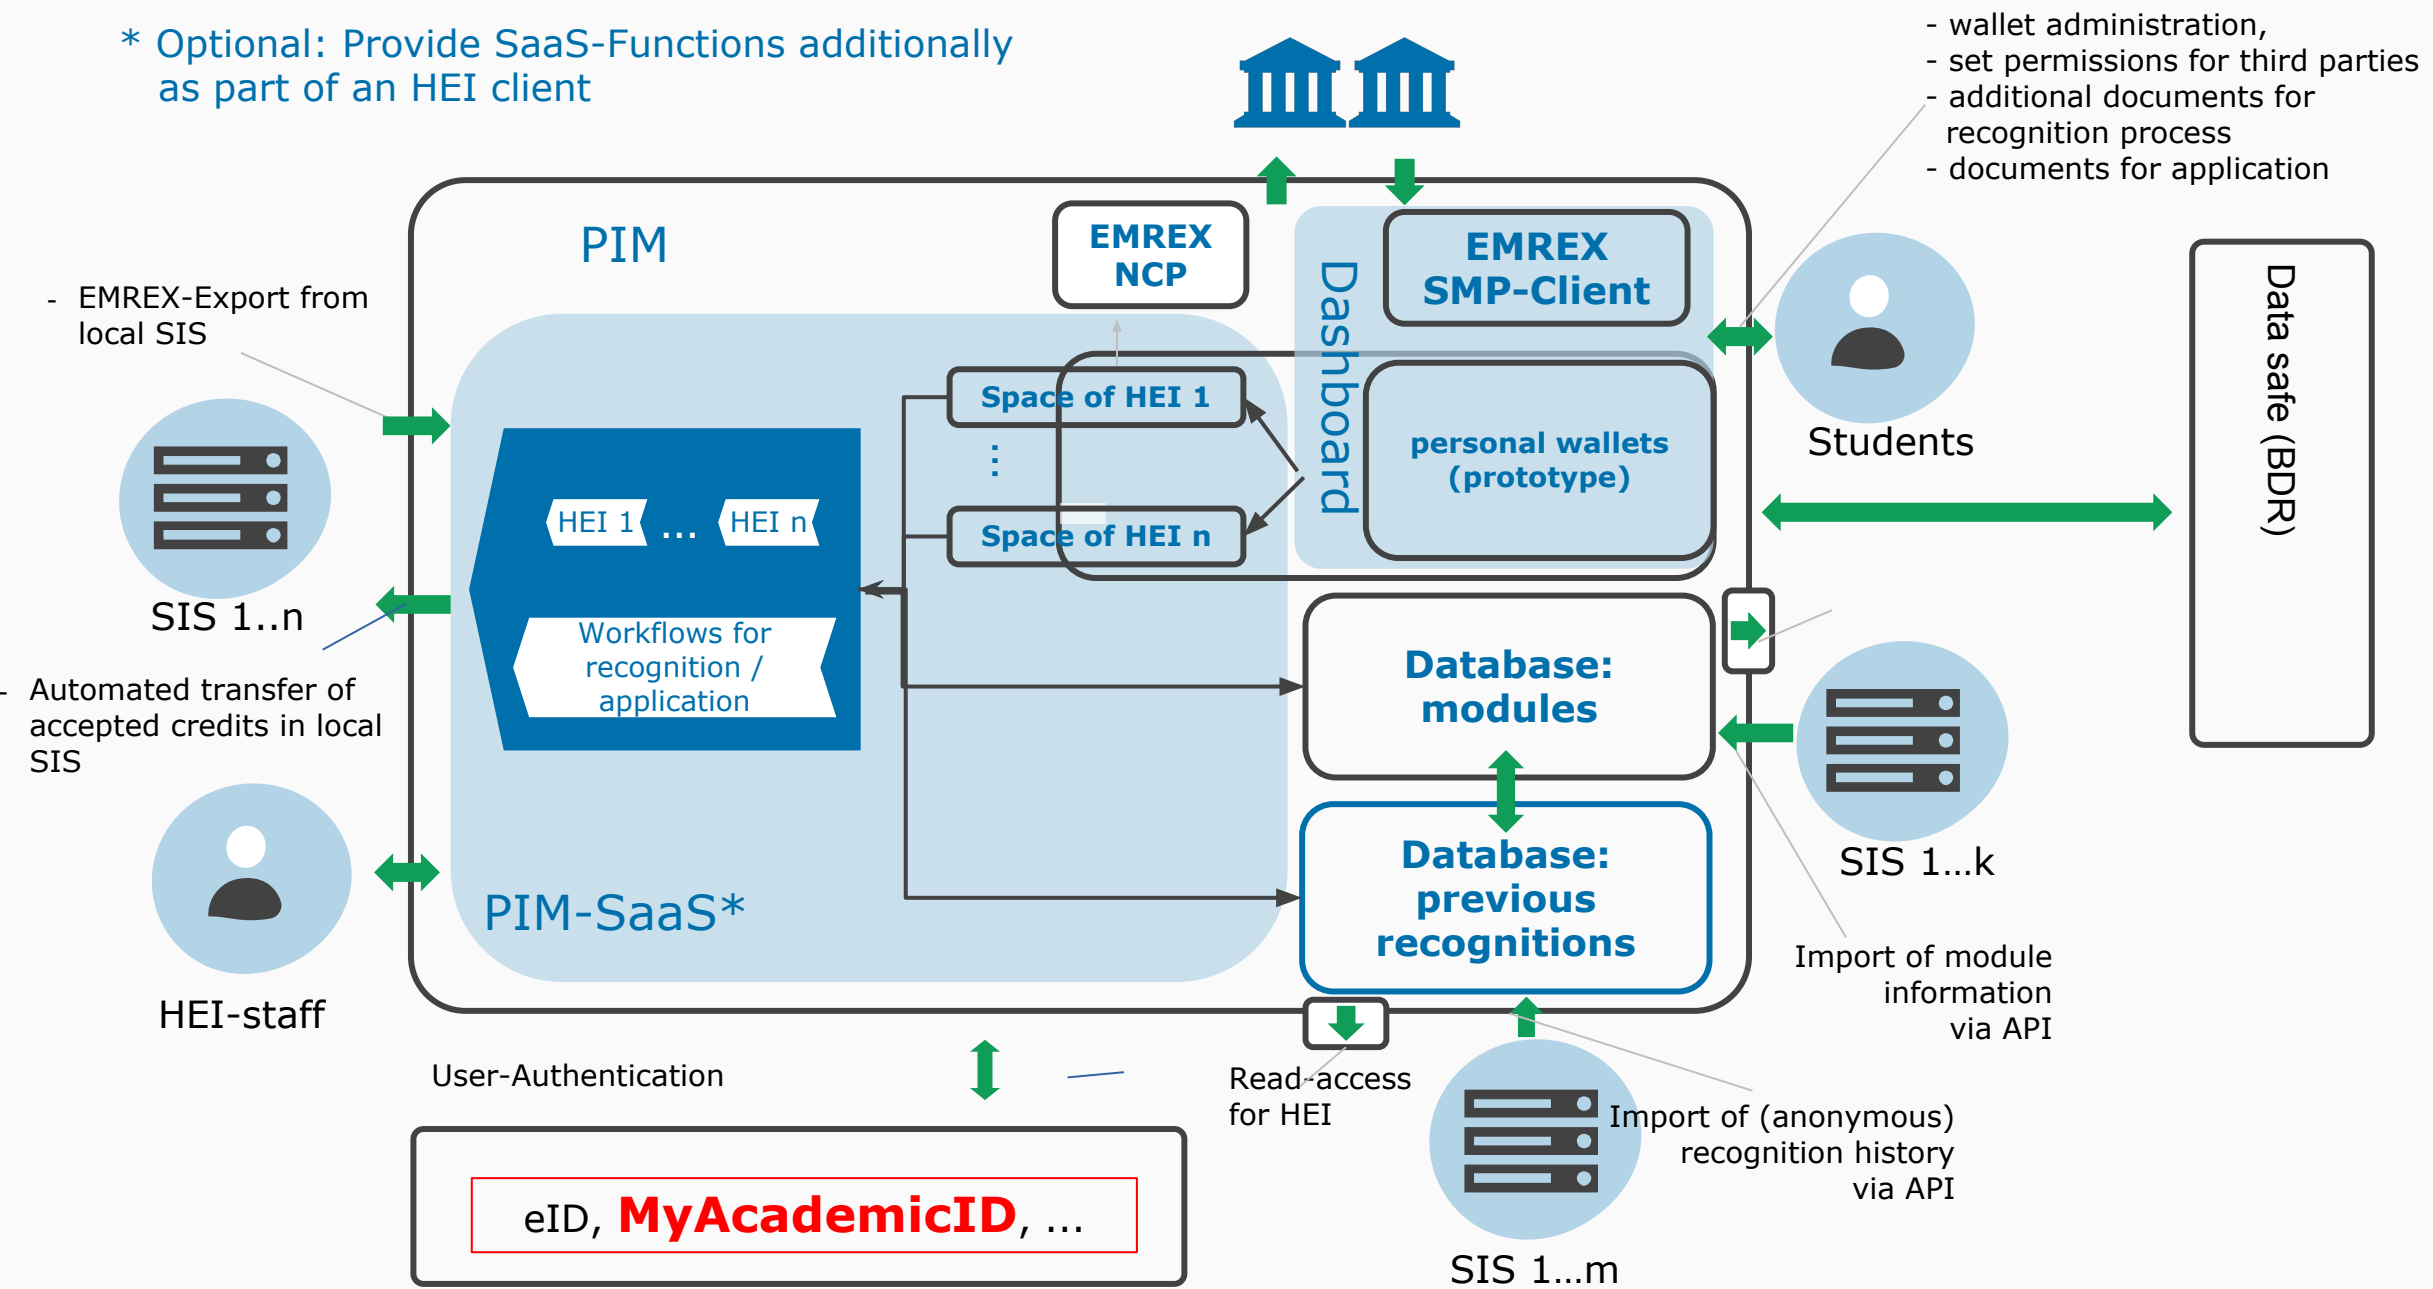

**2022: Law for online access to
administration services
+
Erasmus charta: ESCI mandatory
(=EWP+EMREX+ESC)**

Linking services as
simple as possible

Local student
information system
(SIS)

Local administrative
processes

Project partners:
10 German HEI

Use Cases MVP

+ supporting use cases
(AcademicID, data safe)

PIM: Central functions

EMREX Network
(e.g. Ladok, UNIT)

* Optional: Provide SaaS-Functions additionally as part of an HEI client

Timeline